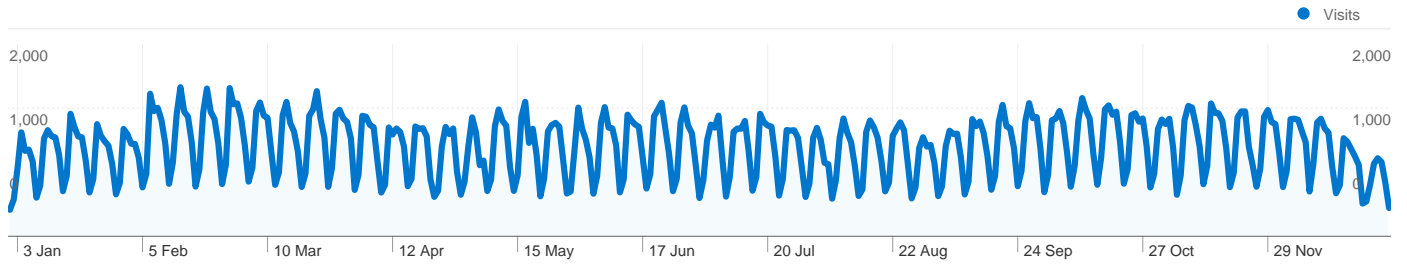

Search sent 341,014 total visits via 179,536 keywords

Site Usage

Visits 341,014 % of Site Total: 78.85%	Pages/Visit 3.02 Site Avg: 3.37 (-10.43%)	Avg. Time on Site 00:02:53 Site Avg: 00:03:27 (-16.37%)	% New Visits 71.29% Site Avg: 67.46% (5.68%)	Bounce Rate 66.28% Site Avg: 63.23% (4.83%)	
Keyword	Visits	Pages/Visit	Avg. Time on Site	% New Visits	Bounce Rate
ifsqn	8,136	9.55	00:10:56	18.20%	21.95%
(not provided)	3,493	2.54	00:02:06	77.41%	71.00%
ericpd	1,188	1.16	00:00:30	82.32%	90.57%
food safe paint	897	1.35	00:00:44	95.32%	76.81%
oprp	894	2.96	00:02:53	72.15%	56.60%
brc version 6	832	4.43	00:03:27	55.41%	56.61%
pas 223	814	4.64	00:05:01	57.25%	42.51%
clean as you go	794	1.45	00:01:05	86.27%	83.63%
ifsqn forum	735	11.73	00:14:50	18.78%	14.97%
how long is steak good in the fridge	608	1.04	00:00:02	99.67%	97.53%

1 - 10 of 179,536