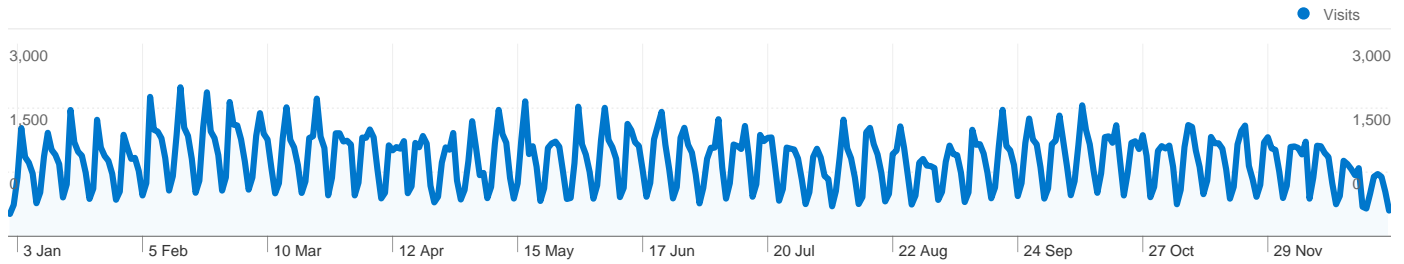

## 299,394 people visited this site

 **432,485** Visits

 **299,394** Absolute Unique Visitors

 **1,459,224** Pageviews

 **3.37** Average Pageviews

 **00:03:27** Time on Site

 **63.23%** Bounce Rate

 **67.46%** New Visits

## Technical Profile

Browser	Visits	% visits
Internet Explorer	247,182	57.15%
Firefox	91,907	21.25%
Chrome	62,946	14.55%
Safari	20,921	4.84%
Opera	4,232	0.98%

All traffic sources sent a total of 432,485 visits

1 - 10 of 179,536

**432,485 visits came from 211 countries/territories**

Site Usage

Country/Territory	Visits	Pages/Visit	Avg. Time on Site	% New Visits	Bounce Rate
<b>United States</b>	<b>114,237</b>	3.30	00:02:55	69.56%	65.38%
<b>United Kingdom</b>	<b>63,081</b>	3.62	00:03:20	64.64%	62.70%
<b>India</b>	<b>28,668</b>	2.94	00:03:17	76.23%	64.51%
<b>Canada</b>	<b>25,214</b>	3.22	00:02:42	70.64%	67.85%
<b>Australia</b>	<b>18,709</b>	3.22	00:03:07	68.76%	64.36%
<b>Philippines</b>	<b>15,216</b>	2.71	00:04:31	74.24%	67.49%
<b>Malaysia</b>	<b>13,479</b>	2.78	00:03:40	66.21%	66.00%
<b>South Africa</b>	<b>7,801</b>	3.20	00:03:30	61.84%	58.08%
<b>Ireland</b>	<b>6,912</b>	3.83	00:03:39	60.62%	58.26%
<b>Thailand</b>	<b>6,171</b>	4.90	00:08:16	53.70%	49.18%