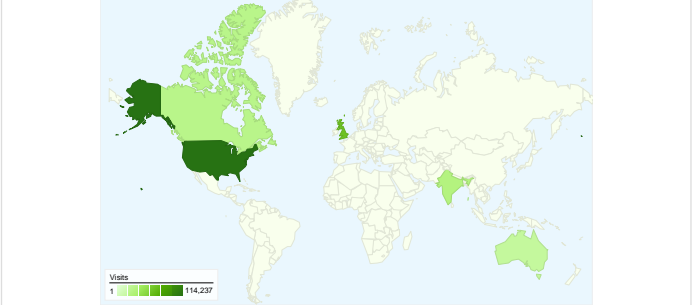

**Site Usage**

**Visitors Overview**

**Map Overlay**

**Traffic Sources Overview**

**Content Overview**

Pages	Pageviews	% Pageviews
/forum/	82,799	5.67%
/forum/index.php?app=core&	43,017	2.95%
/forum/index.php?app=core&	34,108	2.34%
/	27,679	1.90%
/forum/index.php	21,038	1.44%

## 299,394 people visited this site

 **432,485** Visits

 **299,394** Absolute Unique Visitors

 **1,459,224** Pageviews

 **3.37** Average Pageviews

 **00:03:27** Time on Site

 **63.23%** Bounce Rate

 **67.46%** New Visits

## Top Traffic Sources

Sources	Visits	% visits
google (organic)	311,409	72.00%
(direct) ((none))	59,372	13.73%
bing (organic)	14,242	3.29%
yahoo (organic)	10,590	2.45%
go.madmimi.com (referral)	3,298	0.76%

1 - 10 of 179,536

**432,485 visits came from 211 countries/territories**

Site Usage

Country/Territory	Visits	Pages/Visit	Avg. Time on Site	% New Visits	Bounce Rate
<b>United States</b>	<b>114,237</b>	3.30	00:02:55	69.56%	65.38%
<b>United Kingdom</b>	<b>63,081</b>	3.62	00:03:20	64.64%	62.70%
<b>India</b>	<b>28,668</b>	2.94	00:03:17	76.23%	64.51%
<b>Canada</b>	<b>25,214</b>	3.22	00:02:42	70.64%	67.85%
<b>Australia</b>	<b>18,709</b>	3.22	00:03:07	68.76%	64.36%
<b>Philippines</b>	<b>15,216</b>	2.71	00:04:31	74.24%	67.49%
<b>Malaysia</b>	<b>13,479</b>	2.78	00:03:40	66.21%	66.00%
<b>South Africa</b>	<b>7,801</b>	3.20	00:03:30	61.84%	58.08%
<b>Ireland</b>	<b>6,912</b>	3.83	00:03:39	60.62%	58.26%
<b>Thailand</b>	<b>6,171</b>	4.90	00:08:16	53.70%	49.18%