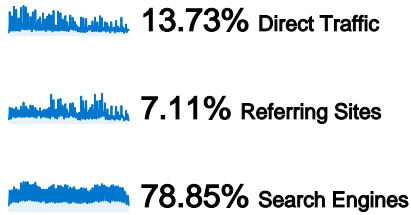

## 299,394 people visited this site

 **432,485** Visits

 **299,394** Absolute Unique Visitors

 **1,459,224** Pageviews

 **3.37** Average Pageviews

 **00:03:27** Time on Site

 **63.23%** Bounce Rate

 **67.46%** New Visits

## Technical Profile

Browser	Visits	% visits
Internet Explorer	247,182	57.15%
Firefox	91,907	21.25%
Chrome	62,946	14.55%
Safari	20,921	4.84%
Opera	4,232	0.98%

All traffic sources sent a total of 432,485 visits

## Top Traffic Sources

Sources	Visits	% visits
google (organic)	311,409	72.00%
(direct) ((none))	59,372	13.73%
bing (organic)	14,242	3.29%
yahoo (organic)	10,590	2.45%
go.madmimi.com (referral)	3,298	0.76%

1 - 10 of 179,536

**432,485 visits came from 211 countries/territories**

Site Usage

Country/Territory	Visits	Pages/Visit	Avg. Time on Site	% New Visits	Bounce Rate
<b>United States</b>	<b>114,237</b>	3.30	00:02:55	69.56%	65.38%
<b>United Kingdom</b>	<b>63,081</b>	3.62	00:03:20	64.64%	62.70%
<b>India</b>	<b>28,668</b>	2.94	00:03:17	76.23%	64.51%
<b>Canada</b>	<b>25,214</b>	3.22	00:02:42	70.64%	67.85%
<b>Australia</b>	<b>18,709</b>	3.22	00:03:07	68.76%	64.36%
<b>Philippines</b>	<b>15,216</b>	2.71	00:04:31	74.24%	67.49%
<b>Malaysia</b>	<b>13,479</b>	2.78	00:03:40	66.21%	66.00%
<b>South Africa</b>	<b>7,801</b>	3.20	00:03:30	61.84%	58.08%
<b>Ireland</b>	<b>6,912</b>	3.83	00:03:39	60.62%	58.26%
<b>Thailand</b>	<b>6,171</b>	4.90	00:08:16	53.70%	49.18%