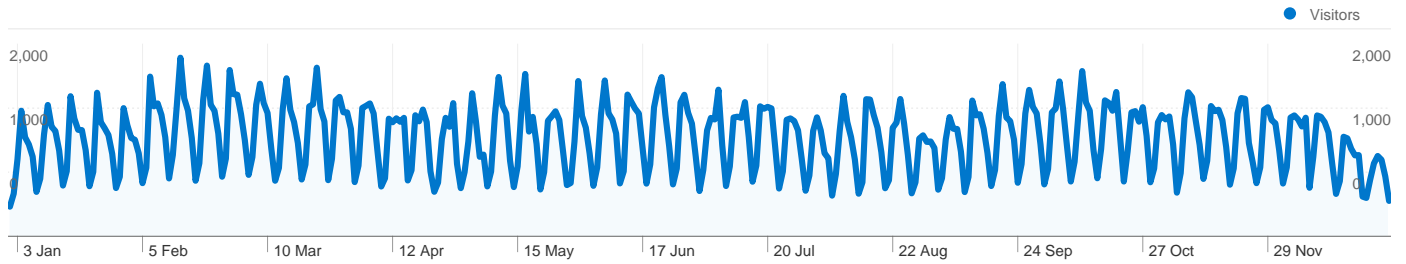

**Site Usage**

**Visitors Overview**

**Map Overlay**

**Traffic Sources Overview**

**Content Overview**

Pages	Pageviews	% Pageviews
/forum/	82,799	5.67%
/forum/index.php?app=core&	43,017	2.95%
/forum/index.php?app=core&	34,108	2.34%
/	27,679	1.90%
/forum/index.php	21,038	1.44%

## 299,394 people visited this site

 **432,485** Visits

 **299,394** Absolute Unique Visitors

 **1,459,224** Pageviews

 **3.37** Average Pageviews

 **00:03:27** Time on Site

 **63.23%** Bounce Rate

 **67.46%** New Visits

1 - 10 of 179,536

**432,485 visits came from 211 countries/territories**

Site Usage

Country/Territory	Visits	Pages/Visit	Avg. Time on Site	% New Visits	Bounce Rate
<b>United States</b>	<b>114,237</b>	3.30	00:02:55	69.56%	65.38%
<b>United Kingdom</b>	<b>63,081</b>	3.62	00:03:20	64.64%	62.70%
<b>India</b>	<b>28,668</b>	2.94	00:03:17	76.23%	64.51%
<b>Canada</b>	<b>25,214</b>	3.22	00:02:42	70.64%	67.85%
<b>Australia</b>	<b>18,709</b>	3.22	00:03:07	68.76%	64.36%
<b>Philippines</b>	<b>15,216</b>	2.71	00:04:31	74.24%	67.49%
<b>Malaysia</b>	<b>13,479</b>	2.78	00:03:40	66.21%	66.00%
<b>South Africa</b>	<b>7,801</b>	3.20	00:03:30	61.84%	58.08%
<b>Ireland</b>	<b>6,912</b>	3.83	00:03:39	60.62%	58.26%
<b>Thailand</b>	<b>6,171</b>	4.90	00:08:16	53.70%	49.18%