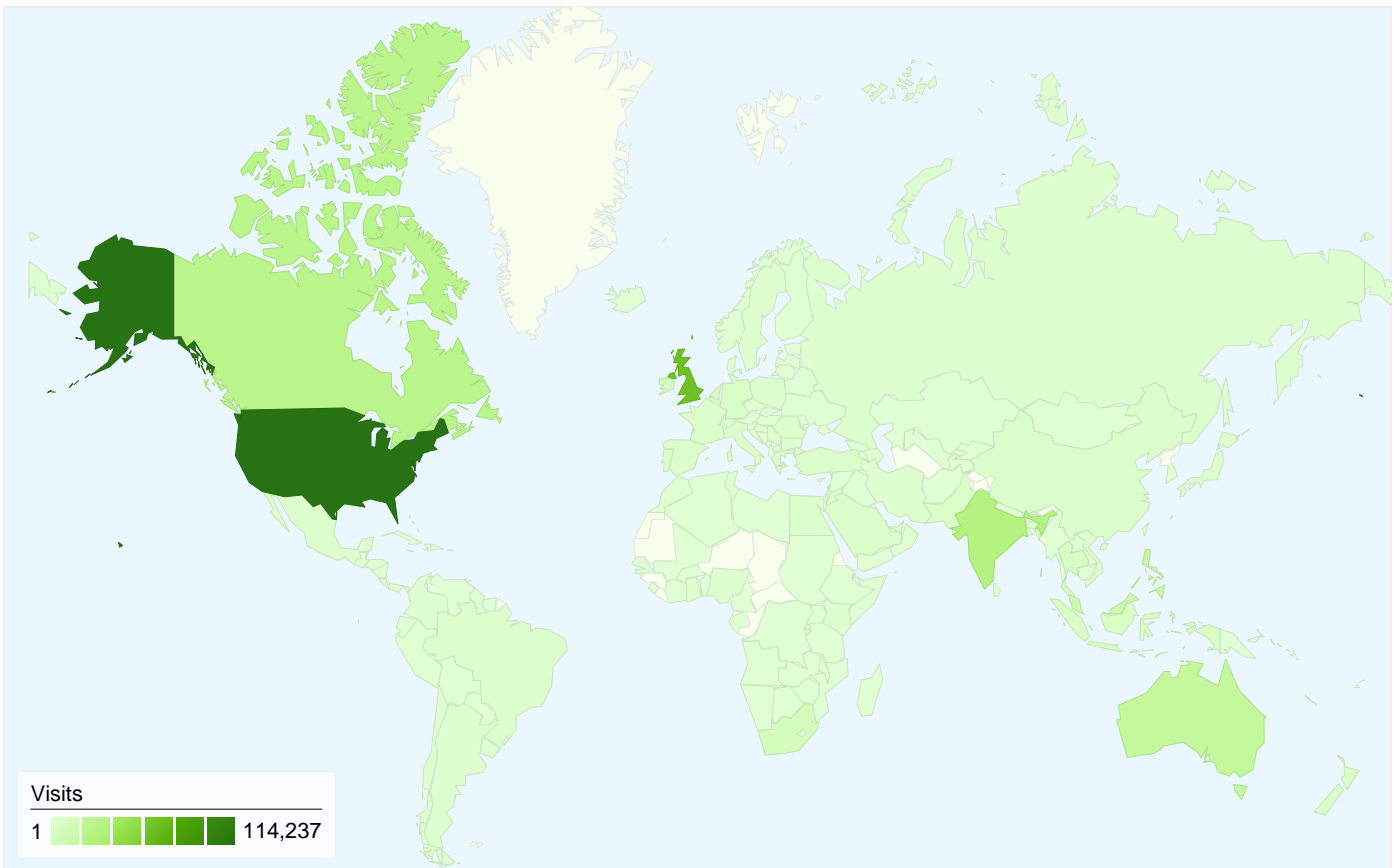

## Top Traffic Sources

Sources	Visits	% visits
google (organic)	311,409	72.00%
(direct) ((none))	59,372	13.73%
bing (organic)	14,242	3.29%
yahoo (organic)	10,590	2.45%
go.madmimi.com (referral)	3,298	0.76%

Keywords	Visits	% visits
ifsqn	8,136	2.39%
(not provided)	3,493	1.02%
ericpd	1,188	0.35%
food safe paint	897	0.26%
oprp	894	0.26%

**Search sent 341,014 total visits via 179,536 keywords**

Site Usage

<b>Visits</b> <b>341,014</b> % of Site Total: 78.85%	<b>Pages/Visit</b> <b>3.02</b> Site Avg: 3.37 (-10.43%)	<b>Avg. Time on Site</b> <b>00:02:53</b> Site Avg: 00:03:27 (-16.37%)	<b>% New Visits</b> <b>71.29%</b> Site Avg: 67.46% (5.68%)	<b>Bounce Rate</b> <b>66.28%</b> Site Avg: 63.23% (4.83%)	
Keyword	Visits	Pages/Visit	Avg. Time on Site	% New Visits	Bounce Rate
ifsqn	8,136	9.55	00:10:56	18.20%	21.95%
(not provided)	3,493	2.54	00:02:06	77.41%	71.00%
ericpd	1,188	1.16	00:00:30	82.32%	90.57%
food safe paint	897	1.35	00:00:44	95.32%	76.81%
oprp	894	2.96	00:02:53	72.15%	56.60%
brc version 6	832	4.43	00:03:27	55.41%	56.61%
pas 223	814	4.64	00:05:01	57.25%	42.51%
clean as you go	794	1.45	00:01:05	86.27%	83.63%
ifsqn forum	735	11.73	00:14:50	18.78%	14.97%
how long is steak good in the fridge	608	1.04	00:00:02	99.67%	97.53%

1 - 10 of 179,536

**432,485 visits came from 211 countries/territories**

Site Usage

Country/Territory	Visits	Pages/Visit	Avg. Time on Site	% New Visits	Bounce Rate
<b>United States</b>	<b>114,237</b>	3.30	00:02:55	69.56%	65.38%
<b>United Kingdom</b>	<b>63,081</b>	3.62	00:03:20	64.64%	62.70%
<b>India</b>	<b>28,668</b>	2.94	00:03:17	76.23%	64.51%
<b>Canada</b>	<b>25,214</b>	3.22	00:02:42	70.64%	67.85%
<b>Australia</b>	<b>18,709</b>	3.22	00:03:07	68.76%	64.36%
<b>Philippines</b>	<b>15,216</b>	2.71	00:04:31	74.24%	67.49%
<b>Malaysia</b>	<b>13,479</b>	2.78	00:03:40	66.21%	66.00%
<b>South Africa</b>	<b>7,801</b>	3.20	00:03:30	61.84%	58.08%
<b>Ireland</b>	<b>6,912</b>	3.83	00:03:39	60.62%	58.26%
<b>Thailand</b>	<b>6,171</b>	4.90	00:08:16	53.70%	49.18%