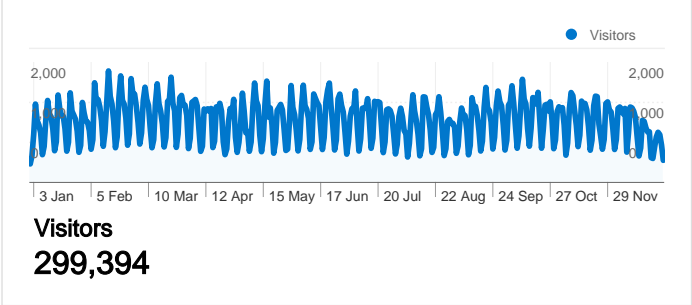

Visitors Overview