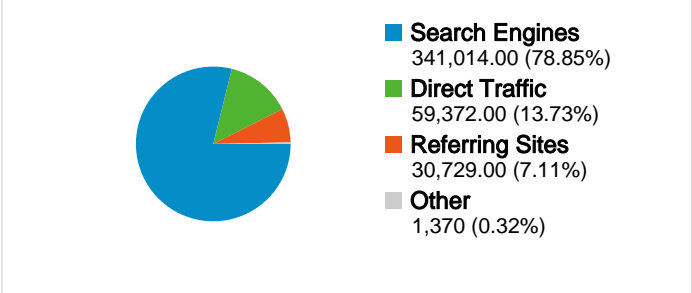

**Site Usage**

**Visitors Overview**

**Map Overlay**

**Traffic Sources Overview**

**Content Overview**

Pages	Pageviews	% Pageviews
/forum/	82,799	5.67%
/forum/index.php?app=core&	43,017	2.95%
/forum/index.php?app=core&	34,108	2.34%
/	27,679	1.90%
/forum/index.php	21,038	1.44%

## 299,394 people visited this site

 **432,485** Visits

 **299,394** Absolute Unique Visitors

 **1,459,224** Pageviews

 **3.37** Average Pageviews

 **00:03:27** Time on Site

 **63.23%** Bounce Rate

 **67.46%** New Visits

## Top Traffic Sources

Sources	Visits	% visits
google (organic)	311,409	72.00%
(direct) ((none))	59,372	13.73%
bing (organic)	14,242	3.29%
yahoo (organic)	10,590	2.45%
go.madmimi.com (referral)	3,298	0.76%

1 - 10 of 179,536

**432,485 visits came from 211 countries/territories**

Site Usage

Country/Territory	Visits	Pages/Visit	Avg. Time on Site	% New Visits	Bounce Rate
<b>United States</b>	<b>114,237</b>	3.30	00:02:55	69.56%	65.38%
<b>United Kingdom</b>	<b>63,081</b>	3.62	00:03:20	64.64%	62.70%
<b>India</b>	<b>28,668</b>	2.94	00:03:17	76.23%	64.51%
<b>Canada</b>	<b>25,214</b>	3.22	00:02:42	70.64%	67.85%
<b>Australia</b>	<b>18,709</b>	3.22	00:03:07	68.76%	64.36%
<b>Philippines</b>	<b>15,216</b>	2.71	00:04:31	74.24%	67.49%
<b>Malaysia</b>	<b>13,479</b>	2.78	00:03:40	66.21%	66.00%
<b>South Africa</b>	<b>7,801</b>	3.20	00:03:30	61.84%	58.08%
<b>Ireland</b>	<b>6,912</b>	3.83	00:03:39	60.62%	58.26%
<b>Thailand</b>	<b>6,171</b>	4.90	00:08:16	53.70%	49.18%