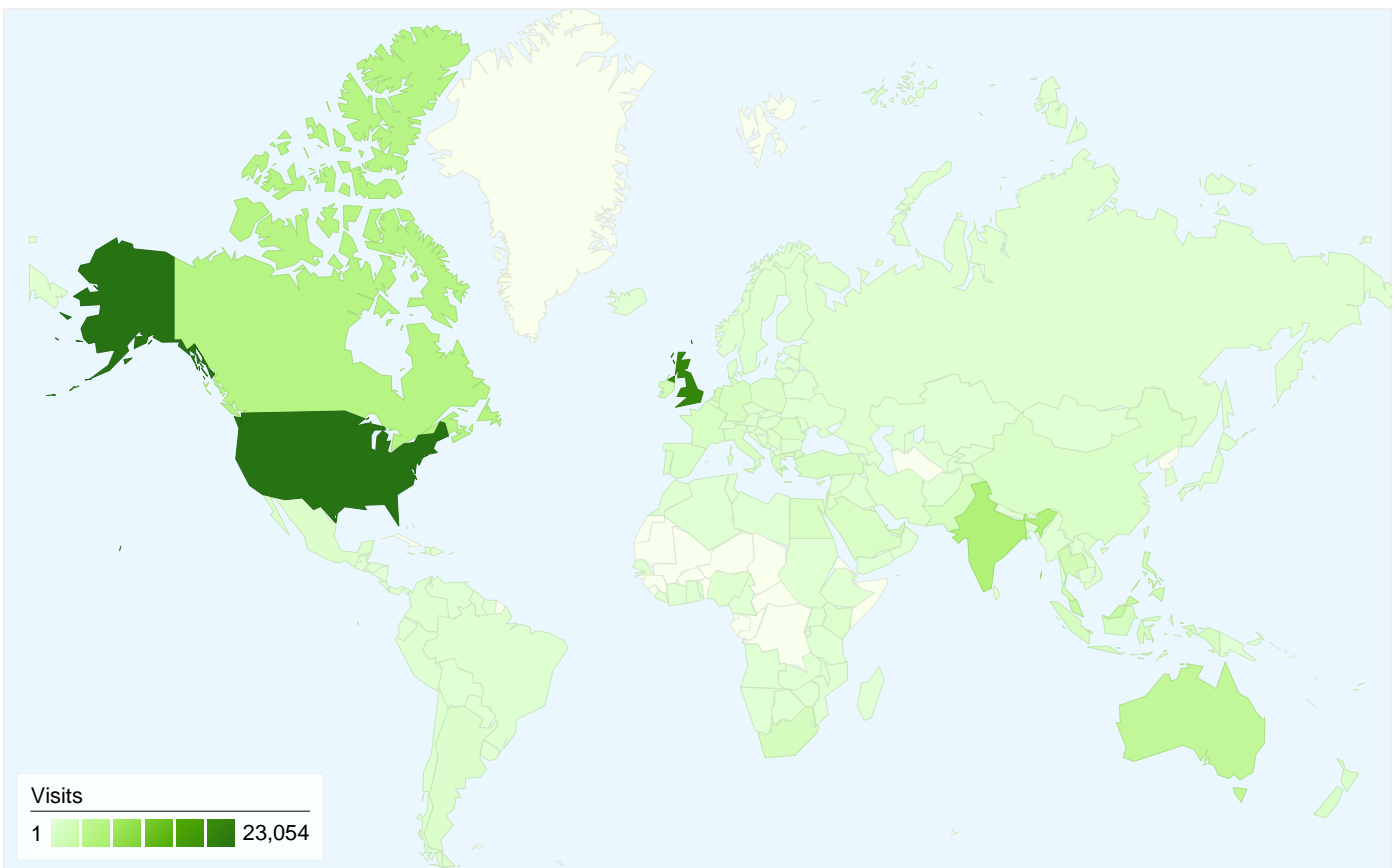

All traffic sources sent a total of 106,981 visits

-  17.04% Direct Traffic
-  9.82% Referring Sites
-  72.68% Search Engines

- **Search Engines**
77,753.00 (72.68%)
- **Direct Traffic**
18,229.00 (17.04%)
- **Referring Sites**
10,501.00 (9.82%)
- **Other**
498 (0.47%)

Top Traffic Sources

Sources	Visits	% visits
google (organic)	72,512	67.78%
(direct) ((none))	18,229	17.04%
yahoo (organic)	3,168	2.96%
saferpak.com (referral)	1,690	1.58%
bing (organic)	1,005	0.94%

Keywords	Visits	% visits
ifsqn	1,891	2.43%
site:www.ifsqn.com	357	0.46%
ericpd	268	0.34%
ifsqn.com	265	0.34%
food safe paint	252	0.32%

1 - 10 of 44,414

106,981 visits came from 184 countries/territories

Site Usage

Visits	Pages/Visit	Avg. Time on Site	% New Visits	Bounce Rate	
106,981 % of Site Total: 100.00%	3.77 Site Avg: 3.77 (0.00%)	00:03:53 Site Avg: 00:03:53 (0.00%)	67.52% Site Avg: 67.25% (0.39%)	60.05% Site Avg: 60.05% (0.00%)	
Country/Territory	Visits	Pages/Visit	Avg. Time on Site	% New Visits	Bounce Rate
United States	23,054	3.16	00:02:31	77.41%	67.63%
United Kingdom	20,324	4.40	00:04:18	60.48%	55.97%
India	6,382	3.81	00:04:47	73.00%	58.74%
Canada	5,498	3.06	00:02:19	75.46%	68.75%
Australia	4,104	2.85	00:02:51	77.27%	66.20%
Malaysia	3,373	4.21	00:05:32	57.52%	53.60%
Philippines	2,196	2.58	00:02:51	83.38%	67.12%
Thailand	1,978	5.74	00:10:12	42.77%	43.28%
United Arab Emirates	1,957	5.18	00:06:22	49.05%	42.67%
Ireland	1,858	3.69	00:02:57	69.48%	63.72%