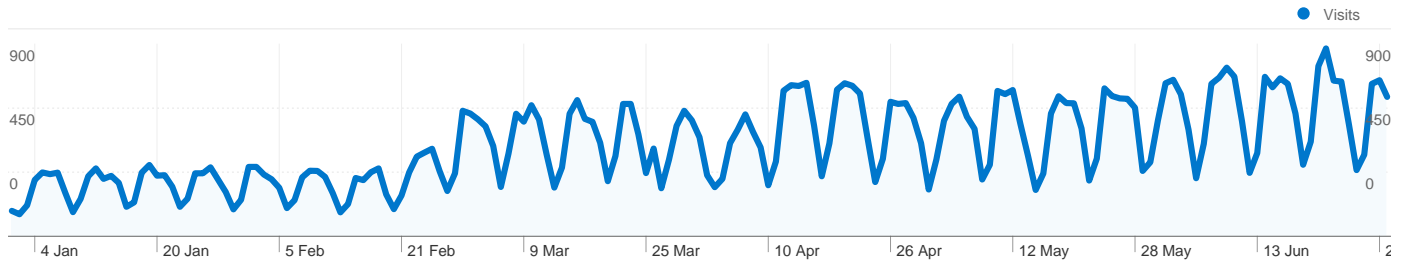

Search sent 77,753 total visits via 44,414 keywords

Site Usage

Visits 77,753 % of Site Total: 72.68%	Pages/Visit 3.24 Site Avg: 3.77 (-13.94%)	Avg. Time on Site 00:03:11 Site Avg: 00:03:53 (-18.31%)	% New Visits 74.02% Site Avg: 67.25% (10.06%)	Bounce Rate 64.39% Site Avg: 60.05% (7.22%)	
Keyword	Visits	Pages/Visit	Avg. Time on Site	% New Visits	Bounce Rate
ifsqn	1,891	9.36	00:10:33	15.81%	18.46%
site:www.ifsqn.com	357	3.04	00:05:33	0.00%	37.82%
ericpd	268	1.36	00:00:51	84.70%	88.81%
ifsqn.com	265	10.42	00:14:47	15.47%	20.75%
food safe paint	252	1.62	00:01:00	97.62%	65.87%
oprp	251	3.45	00:03:13	78.09%	56.18%
sqf 2000 manual	233	10.61	00:10:54	0.86%	10.30%
iso 22000 audit checklist	209	4.99	00:05:54	58.85%	43.06%
haccp plan template	205	2.16	00:01:56	79.02%	71.71%
glass policy	201	3.45	00:04:07	76.12%	39.80%

1 - 10 of 44,414