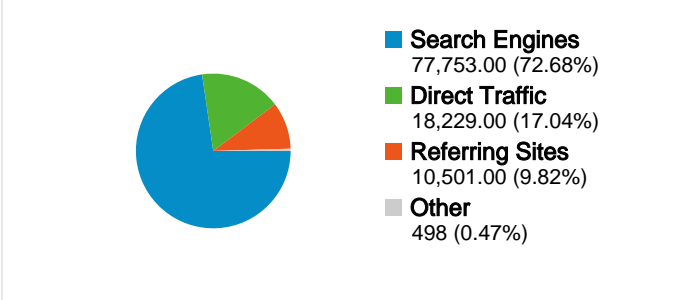

Site Usage

106,981 Visits

60.05% Bounce Rate

403,085 Pageviews

00:03:53 Avg. Time on Site

3.77 Pages/Visit

67.25% % New Visits

Visitors Overview

Map Overlay

Traffic Sources Overview

Content Overview

Pages	Pageviews	% Pageviews
/forum/index.php	13,425	3.33%
/forum/	10,036	2.49%
/	9,355	2.32%
/jobs.php	4,433	1.10%
/forum/index.php?app=core&	4,287	1.06%

All traffic sources sent a total of 106,981 visits

-  17.04% Direct Traffic
-  9.82% Referring Sites
-  72.68% Search Engines

- **Search Engines**
77,753.00 (72.68%)
- **Direct Traffic**
18,229.00 (17.04%)
- **Referring Sites**
10,501.00 (9.82%)
- **Other**
498 (0.47%)

1 - 10 of 44,414

106,981 visits came from 184 countries/territories

Site Usage

Visits	Pages/Visit	Avg. Time on Site	% New Visits	Bounce Rate	
106,981 % of Site Total: 100.00%	3.77 Site Avg: 3.77 (0.00%)	00:03:53 Site Avg: 00:03:53 (0.00%)	67.52% Site Avg: 67.25% (0.39%)	60.05% Site Avg: 60.05% (0.00%)	
Country/Territory	Visits	Pages/Visit	Avg. Time on Site	% New Visits	Bounce Rate
United States	23,054	3.16	00:02:31	77.41%	67.63%
United Kingdom	20,324	4.40	00:04:18	60.48%	55.97%
India	6,382	3.81	00:04:47	73.00%	58.74%
Canada	5,498	3.06	00:02:19	75.46%	68.75%
Australia	4,104	2.85	00:02:51	77.27%	66.20%
Malaysia	3,373	4.21	00:05:32	57.52%	53.60%
Philippines	2,196	2.58	00:02:51	83.38%	67.12%
Thailand	1,978	5.74	00:10:12	42.77%	43.28%
United Arab Emirates	1,957	5.18	00:06:22	49.05%	42.67%
Ireland	1,858	3.69	00:02:57	69.48%	63.72%