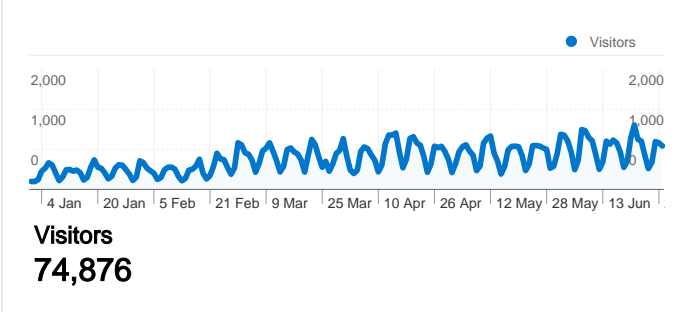

Site Usage

106,981 Visits

60.05% Bounce Rate

403,085 Pageviews

00:03:53 Avg. Time on Site

3.77 Pages/Visit

67.25% % New Visits

Visitors Overview

All traffic sources sent a total of 106,981 visits

-  17.04% Direct Traffic
-  9.82% Referring Sites
-  72.68% Search Engines

- **Search Engines**
77,753.00 (72.68%)
- **Direct Traffic**
18,229.00 (17.04%)
- **Referring Sites**
10,501.00 (9.82%)
- **Other**
498 (0.47%)

1 - 10 of 44,414

106,981 visits came from 184 countries/territories

Site Usage

Visits	Pages/Visit	Avg. Time on Site	% New Visits	Bounce Rate	
106,981 % of Site Total: 100.00%	3.77 Site Avg: 3.77 (0.00%)	00:03:53 Site Avg: 00:03:53 (0.00%)	67.52% Site Avg: 67.25% (0.39%)	60.05% Site Avg: 60.05% (0.00%)	
Country/Territory	Visits	Pages/Visit	Avg. Time on Site	% New Visits	Bounce Rate
United States	23,054	3.16	00:02:31	77.41%	67.63%
United Kingdom	20,324	4.40	00:04:18	60.48%	55.97%
India	6,382	3.81	00:04:47	73.00%	58.74%
Canada	5,498	3.06	00:02:19	75.46%	68.75%
Australia	4,104	2.85	00:02:51	77.27%	66.20%
Malaysia	3,373	4.21	00:05:32	57.52%	53.60%
Philippines	2,196	2.58	00:02:51	83.38%	67.12%
Thailand	1,978	5.74	00:10:12	42.77%	43.28%
United Arab Emirates	1,957	5.18	00:06:22	49.05%	42.67%
Ireland	1,858	3.69	00:02:57	69.48%	63.72%