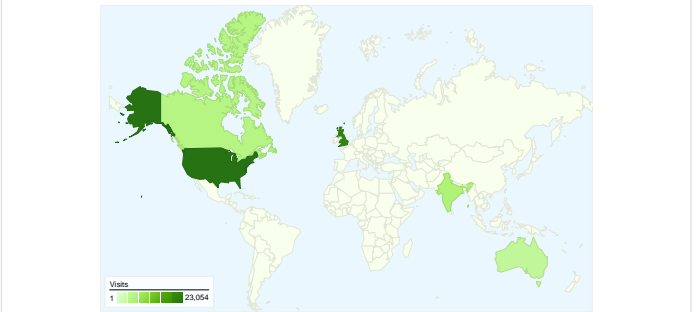

Map Overlay