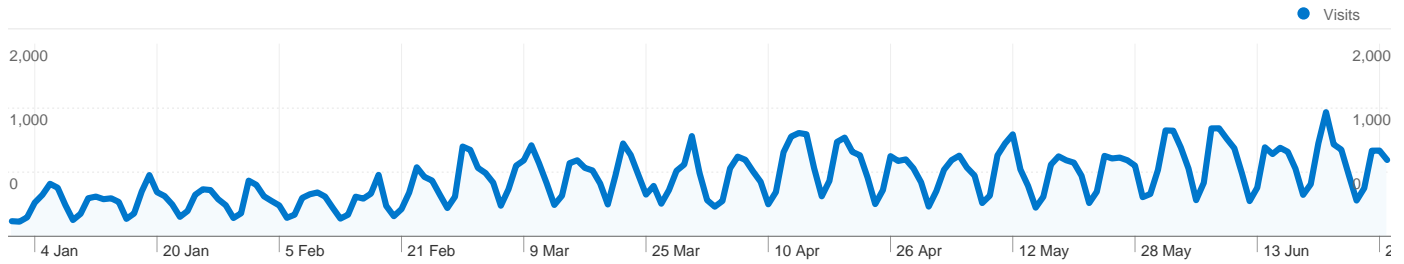

Site Usage

106,981 Visits

60.05% Bounce Rate

403,085 Pageviews

00:03:53 Avg. Time on Site

3.77 Pages/Visit

67.25% % New Visits

Visitors Overview

 **403,085 Pageviews**

 **3.77 Average Pageviews**

 **00:03:53 Time on Site**

 **60.05% Bounce Rate**

 **67.25% New Visits**

Technical Profile

Browser	Visits	% visits	Connection Speed	Visits	% visits
Internet Explorer	70,388	65.79%	Unknown	43,688	40.84%
Firefox	23,736	22.19%	DSL	33,979	31.76%
Chrome	6,226	5.82%	Cable	15,169	14.18%
Safari	4,175	3.90%	T1	11,354	10.61%
Opera	1,455	1.36%	Dialup	2,220	2.08%

All traffic sources sent a total of 106,981 visits

-  17.04% Direct Traffic
-  9.82% Referring Sites
-  72.68% Search Engines

- **Search Engines**
77,753.00 (72.68%)
- **Direct Traffic**
18,229.00 (17.04%)
- **Referring Sites**
10,501.00 (9.82%)
- **Other**
498 (0.47%)